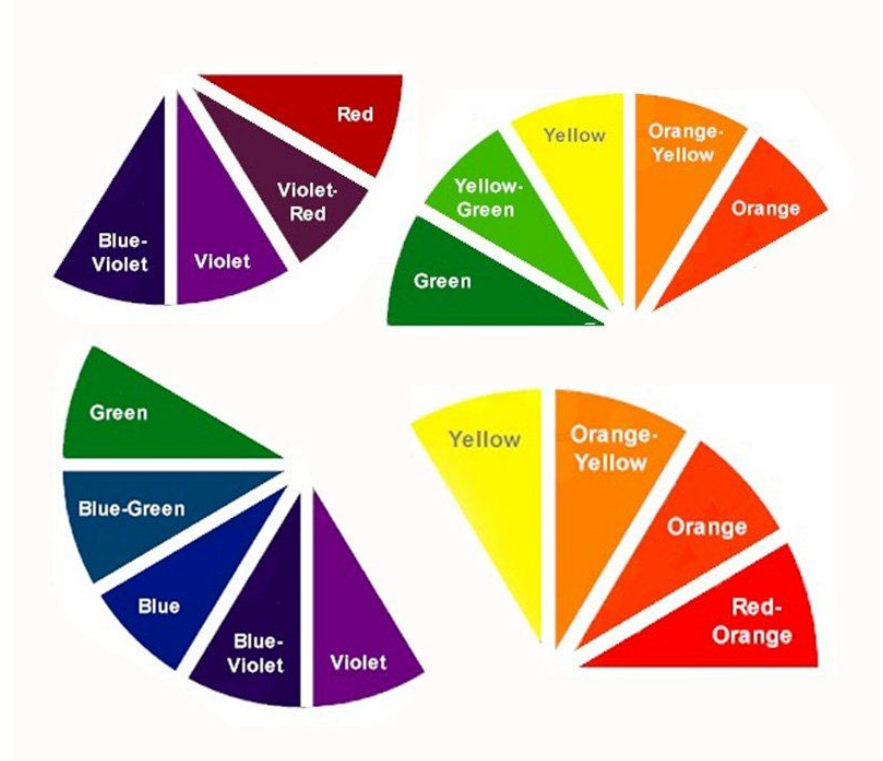

Secondary Colors - purple, green, and orange (colors made from mixing 2 of the primary colors)

Tertiary Colors - colors made by mixing neighboring primary and secondary colors

Monochromatic Color Scheme - 3 tints, shades, or tones of one color

Complementary Color Scheme - colors that are directly across from one another on the color wheel

Analogous Color Scheme - 3 colors that are next to one another on the color wheel

analogous colors are color wheel neighbors

Triadic Color Scheme - 3 colors on the color wheel that are connected by a triangle (Ex. all the primaries or all the secondaries)

Accent Color - a 4th color in a color scheme that POPS!

Monochromatic Color Scheme

Rainbow Color Scheme

Cool Color Scheme

Primary Color Scheme **(Red has been replaced with pink)**

Neutral Color Scheme with a Green Accent

Cold Colors

Warm Colors + Grey

Neutral Color Scheme + Blue

Analogous Color Scheme