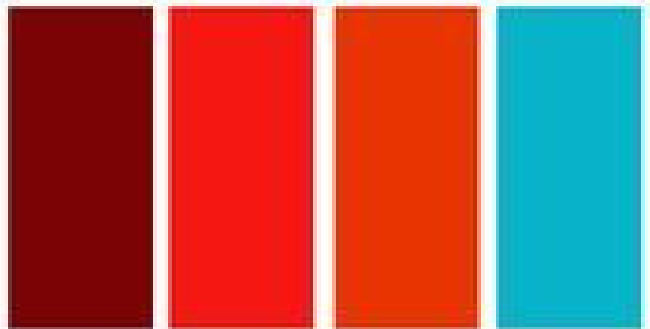

Complementary Color Scheme - colors that are directly across from one another on the color wheel

Analogous Color Scheme - 3 colors that are next to one another on the color wheel

analogous colors are color wheel neighbors

Triadic Color Scheme - 3 colors on the color wheel that are connected by a triangle (Ex. all the primaries or all the secondaries)

Accent Color - a 4th color in a color scheme that POPS!

Monochromatic Color Scheme