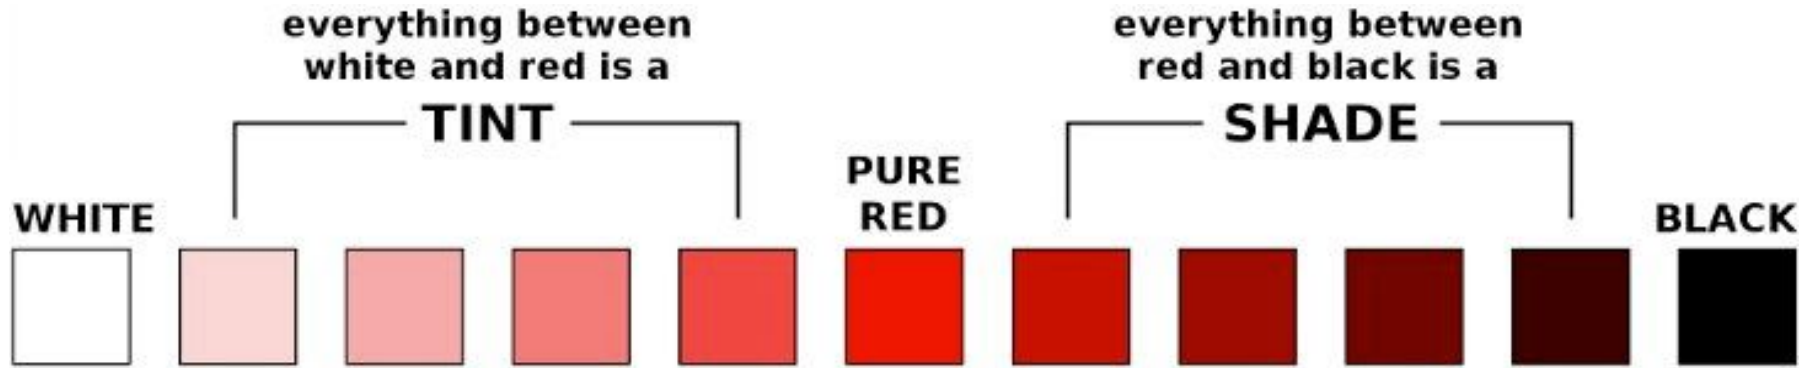

What are TINTS and SHADES?