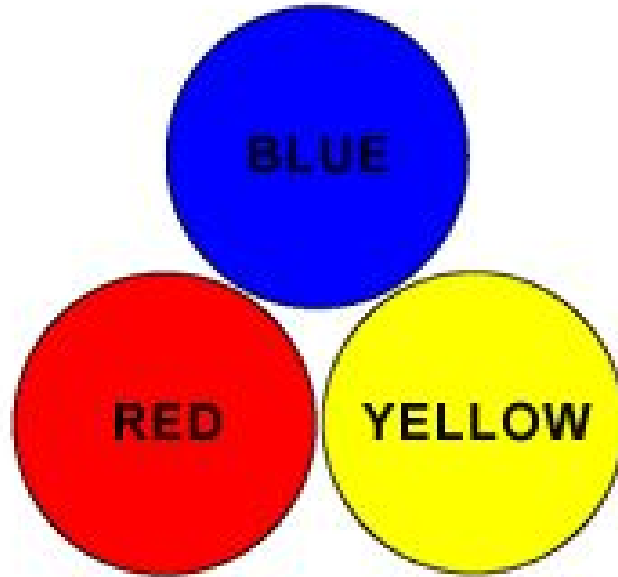

What kind of color is it? TINT, SHADE, OR HUE?

myperfectcolor.com

**What kind of color is it?
TINT, SHADE, OR HUE?**

**What kind of color is it?
TINT, SHADE, OR HUE?**

Primary Colors - red, blue, and yellow. (Colors that can't
--- be made by mixing other colors.)

Secondary Colors - purple, green, and orange (colors made from mixing 2 of the primary colors)

Tertiary Colors - colors made by mixing neighboring primary and secondary colors

Monochromatic Color Scheme - 3 tints, shades, or tones of one color

Complementary Color Scheme - colors that are directly across from one another on the color wheel

Analogous Color Scheme - 3 colors that are next to one another on the color wheel

analogous colors are color wheel neighbors

Triadic Color Scheme - 3 colors on the color wheel that are connected by a triangle (Ex. all the primaries or all the secondaries)

Accent Color - a 4th color in a color scheme that POPS!

Monochromatic Color Scheme